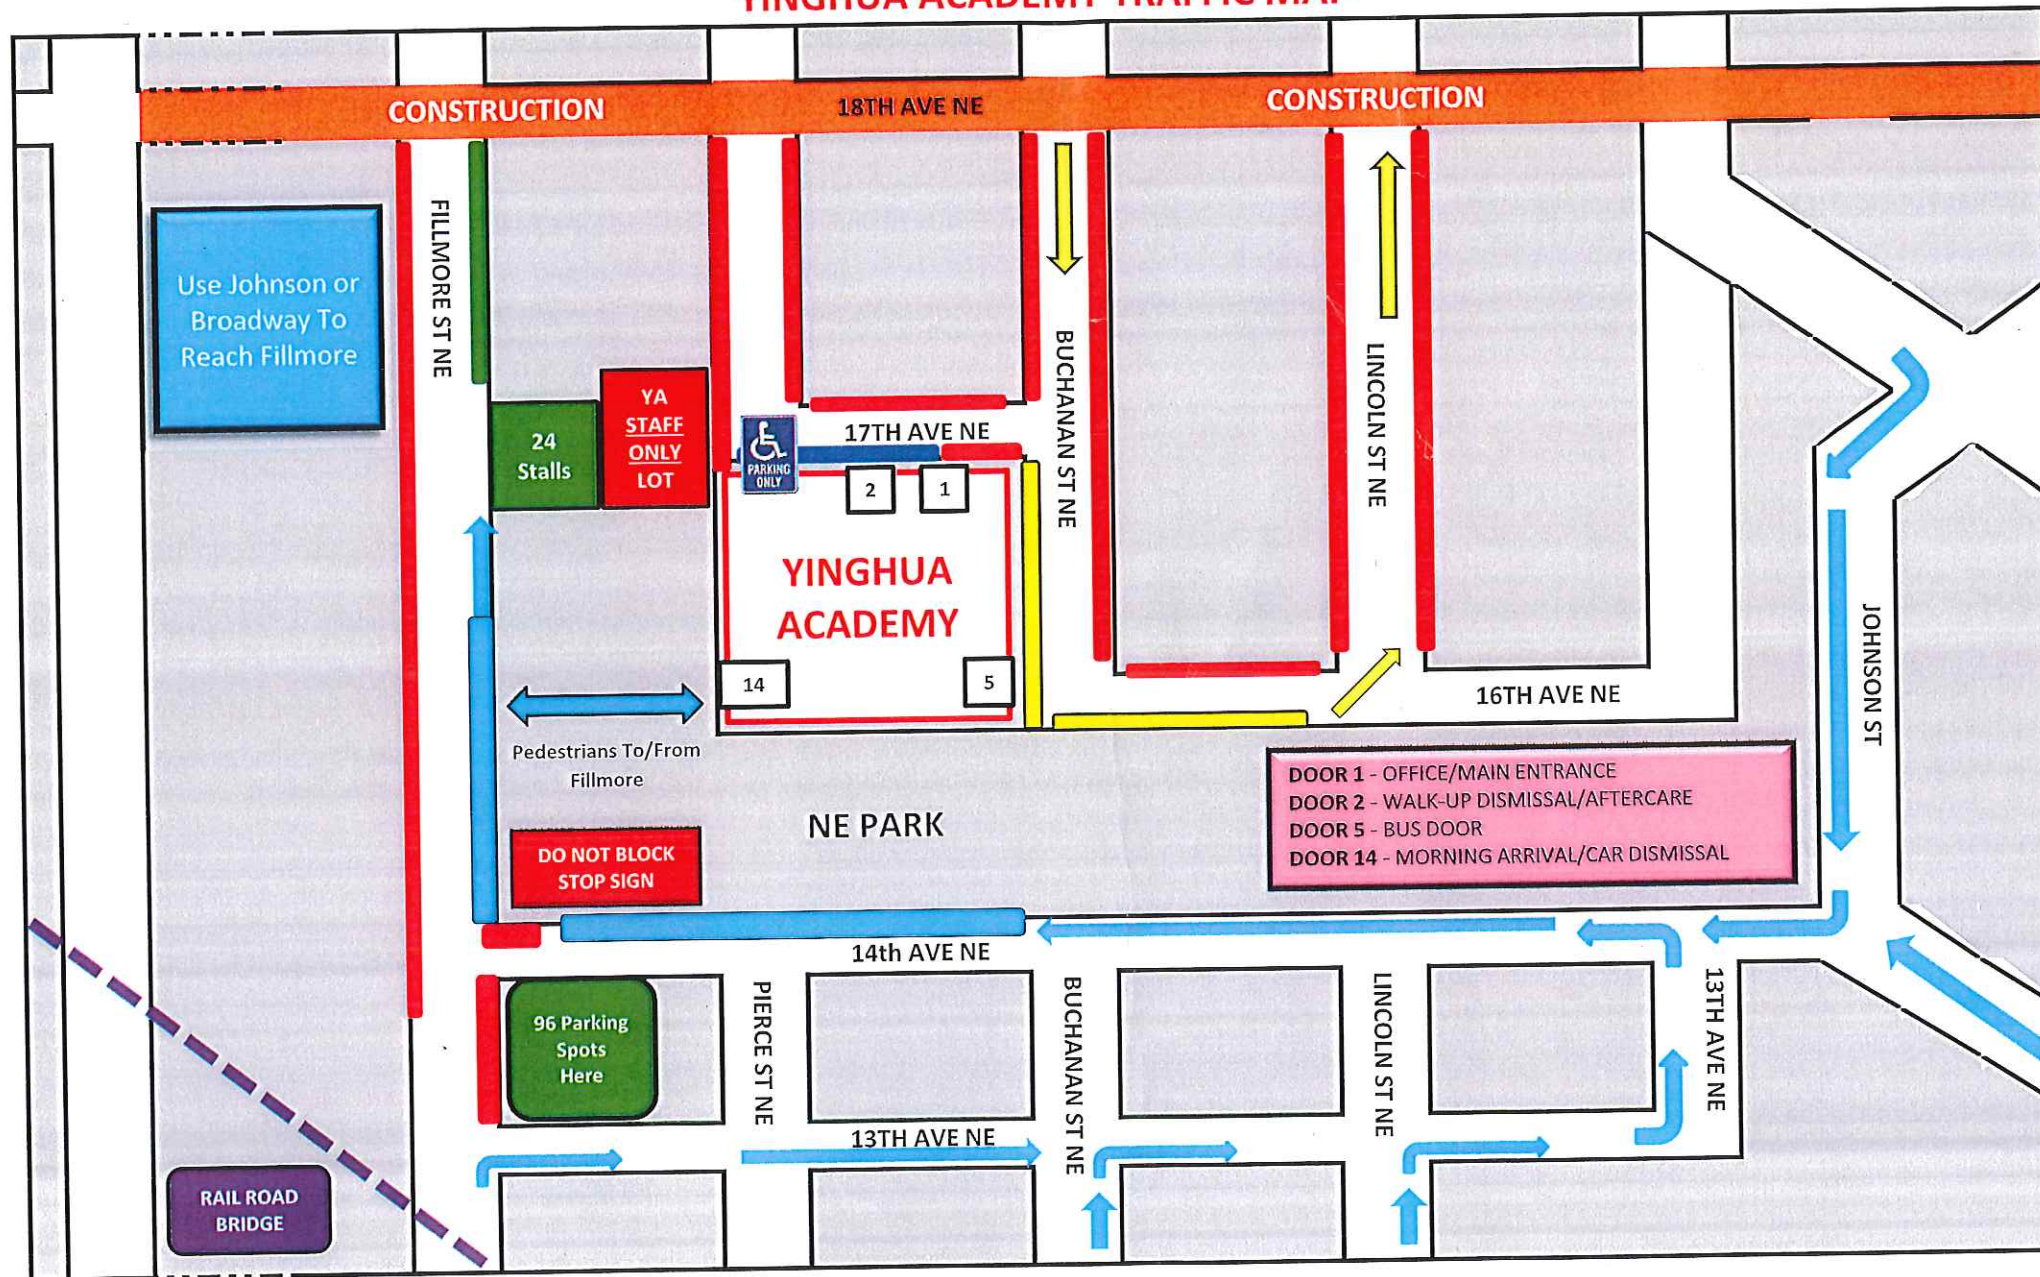

## YINGHUA ACADEMY TRAFFIC MAP

Morning Care	6:45AM-7:45AM
Office Hours	7:30AM-4:30PM
School Day	8:30AM-3:30PM
Dismissal	3:30PM-3:45PM
Aftercare	3:30PM-6:00PM

<b>RED</b>	No parking or student drop-offs (17th Ave allowed for Morning Care and after 5:00pm.)
<b>GREEN</b>	Parking for parents escorting children to Door 14, picking up from Dismissal/Aftercare, or visiting school during the school day.
<b>BLUE</b>	Car loading/unloading zone during Arrival & Dismissal (Line up following <b>BLUE</b> arrows)
<b>YELLOW</b>	School Bus Route & Loading Zone - No Parking.
<b>DARK BLUE</b>	Accessible/Handicapped parking only.